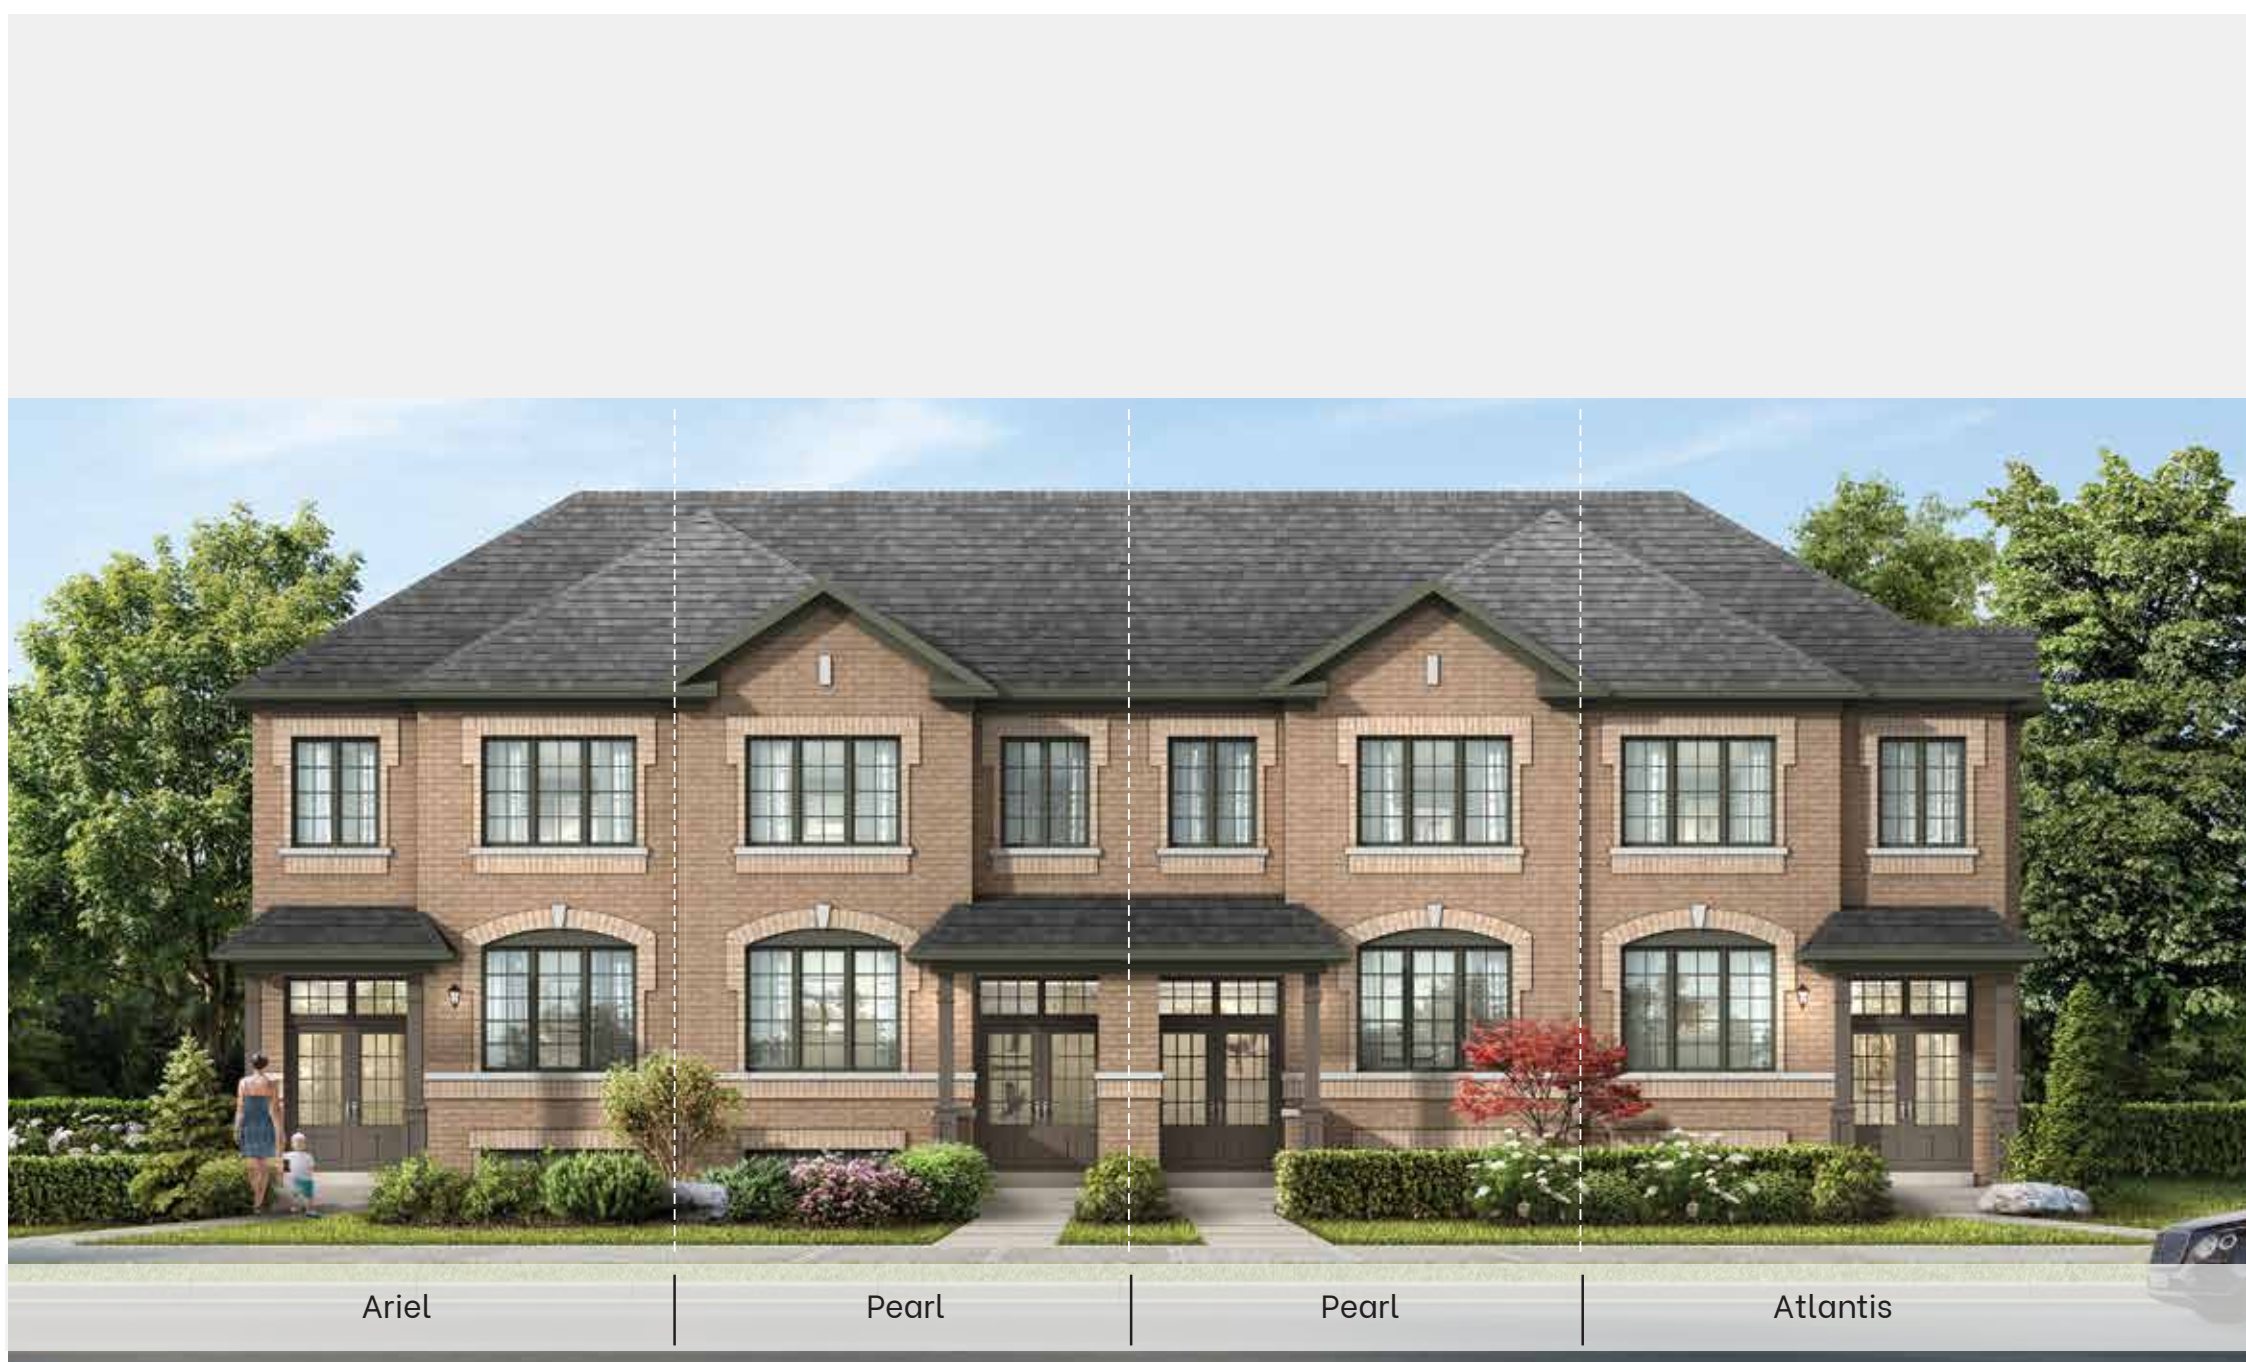

fieldgatehomes.com

FREEHOLD CITY TOWNS - 2 CAR GARAGE / 4 CAR PARKING TOTAL

Ariel

Pearl

Pearl

Atlantis

Atlantis

elev a • 1862 sq. ft.

fieldgatehomes.com

OVER 65 YEARS OF EXCELLENCE

Atlantis

elev a • 1862 sq. ft.

(including 128 sq.ft. finished lower level / not including 309 sq.ft. opt. finished lower level)

FREEHOLD CITY TOWNS 2 CAR GARAGE / 4 CAR PARKING TOTAL